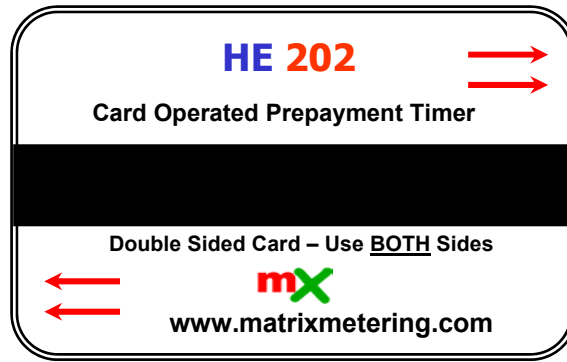

HE 202 Card Prepayment Timing Meter

- ✓ Simple to program and functional prepaid 'Timing Meter'
- ✓ High Quality LCD Display – (Decrementing time displayed)
- ✓ Retains Memory – In the event of loss of power
- ✓ Uses Magnetic Stripe Card To Insert Credits
- ✓ Timing Range (variable) 1 second to 99 days
- ✓ Audit Facility
- ✓ Large Switching capacity up to 100 amps direct
- ✓ Override & End Of Session Warning Facilities
- ✓ Conforms to European Environmental Legislation
- ✓ Time - Calibrated Accuracy with the US Navy Observatories Atomic Clock
- ✓ ' Zapper' Reset Option
- ✓ **HIGH QUALITY AT A LOW OWNERSHIP COST**